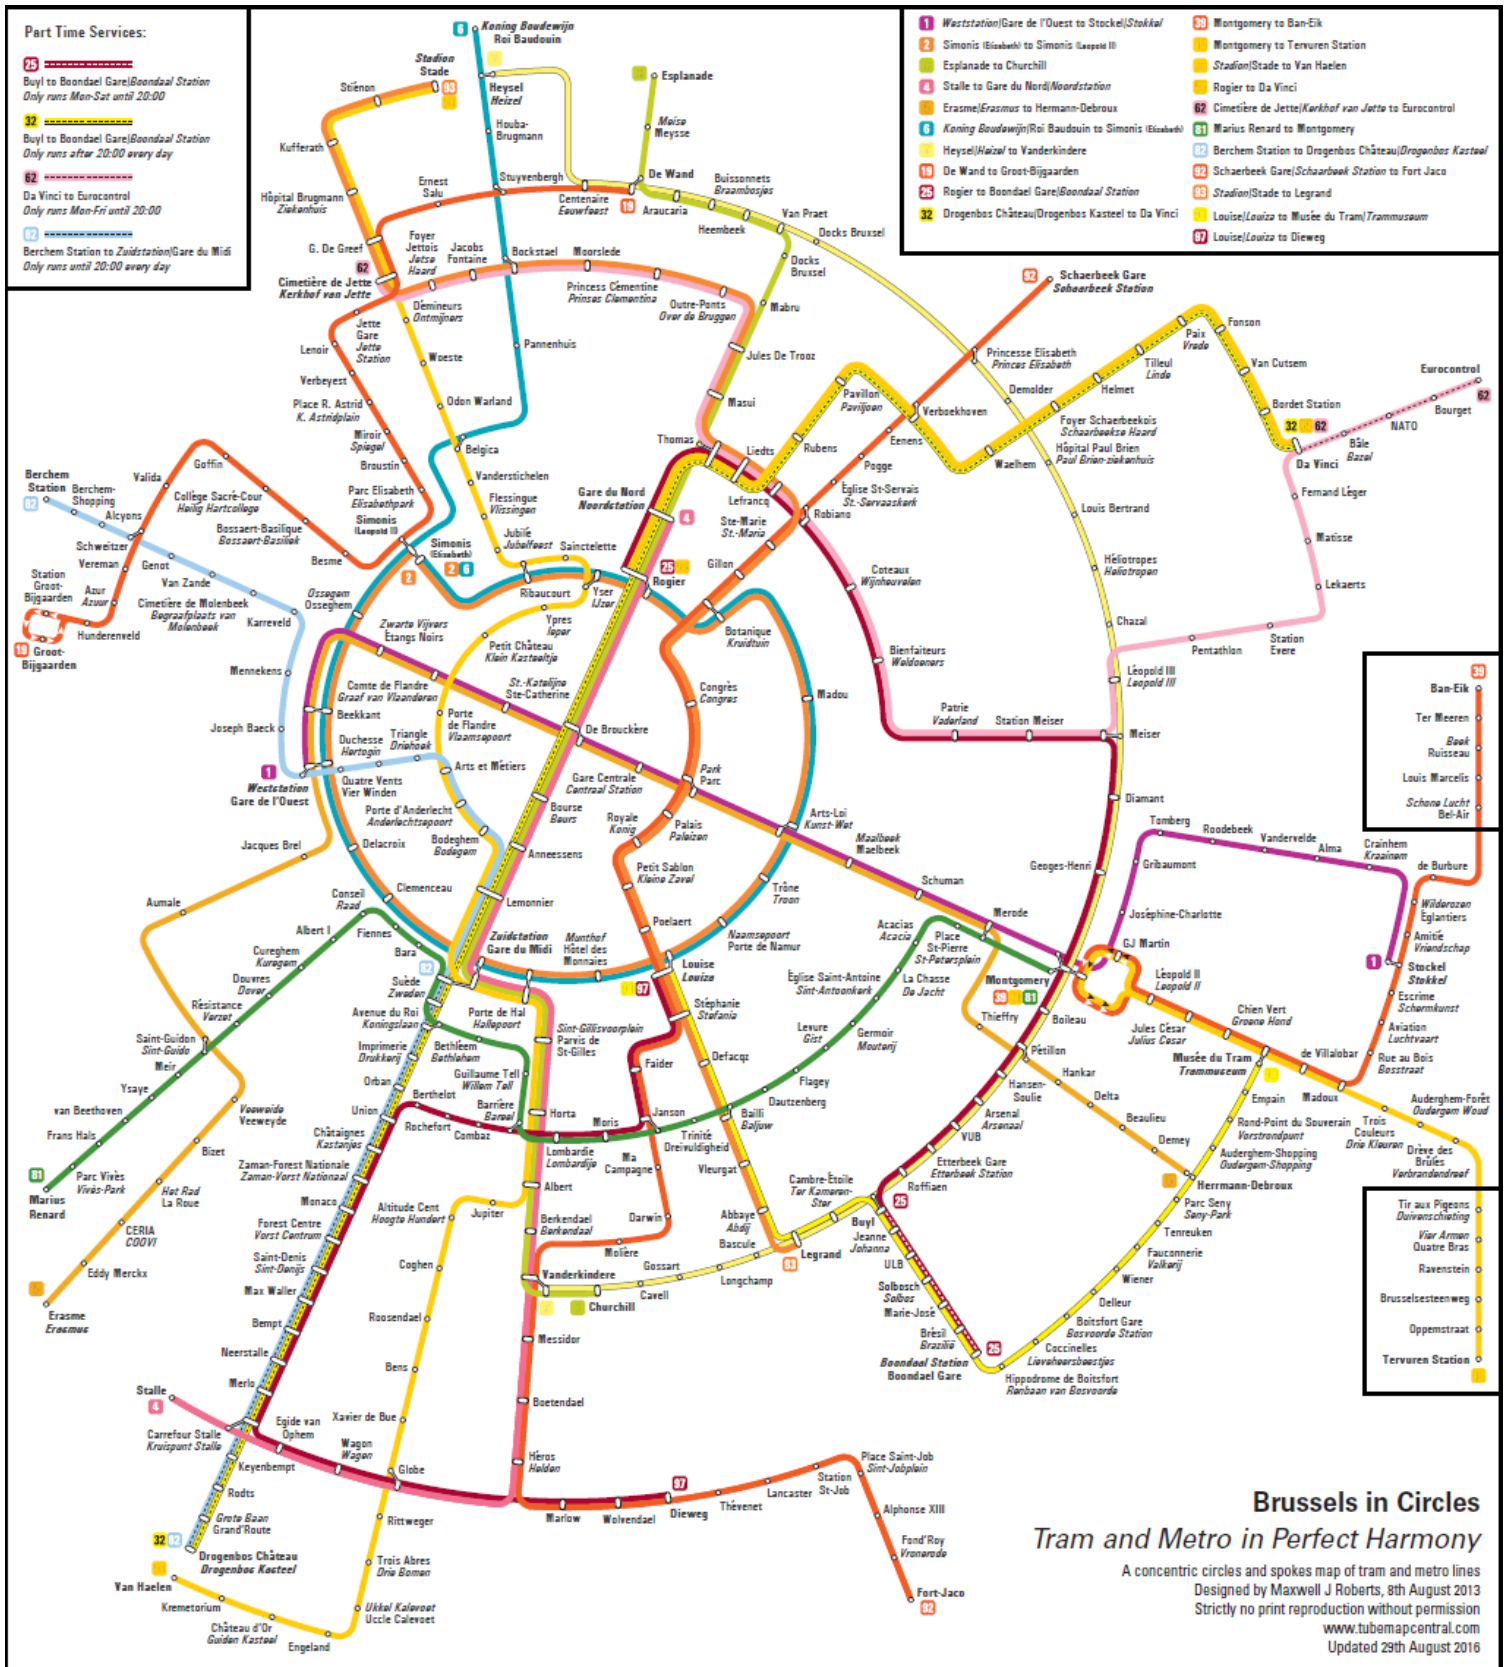

European Review of Regional Logistics

Quarterly Journal of Open ENLoCC

Printed with permission of Maxwell J. Roberts

Open ENLoCC invites you to understand the circles of Brussels! To reach the **Open ENLoCC Forum on November 17**, the date of the Open ENLoCC 10th anniversary (see page 22 for details), take the Underground to Maalbeek/Maelbeek.